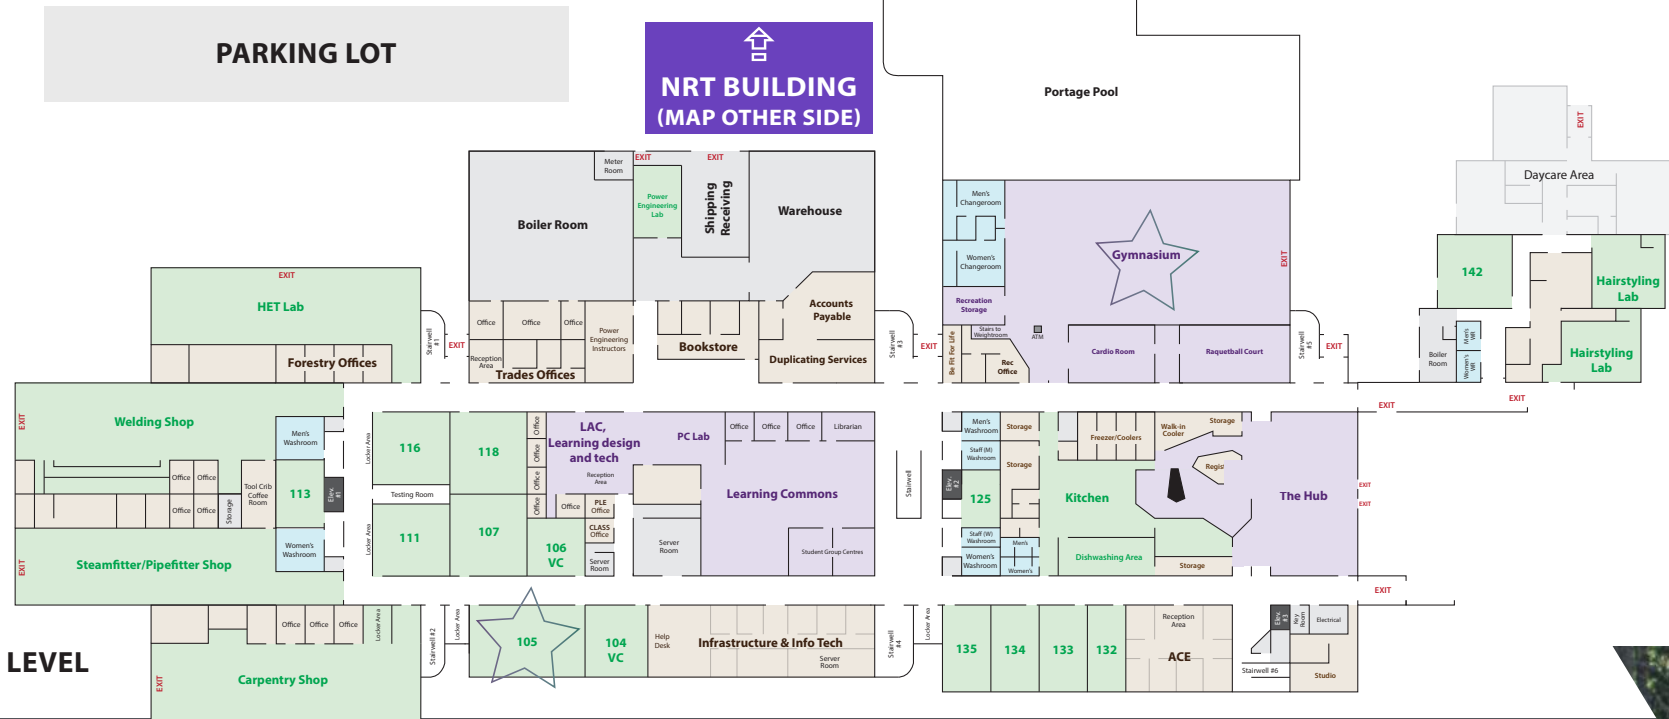

ACTWS 2017

Conference Guide

March 17-19, 2017
PORTAGE COLLEGE
LAC LA BICHE

LOWER LEVEL

UPPER LEVEL

PARKING LOT

NRT BUILDING - OUTSIDE

QUESTIONS?